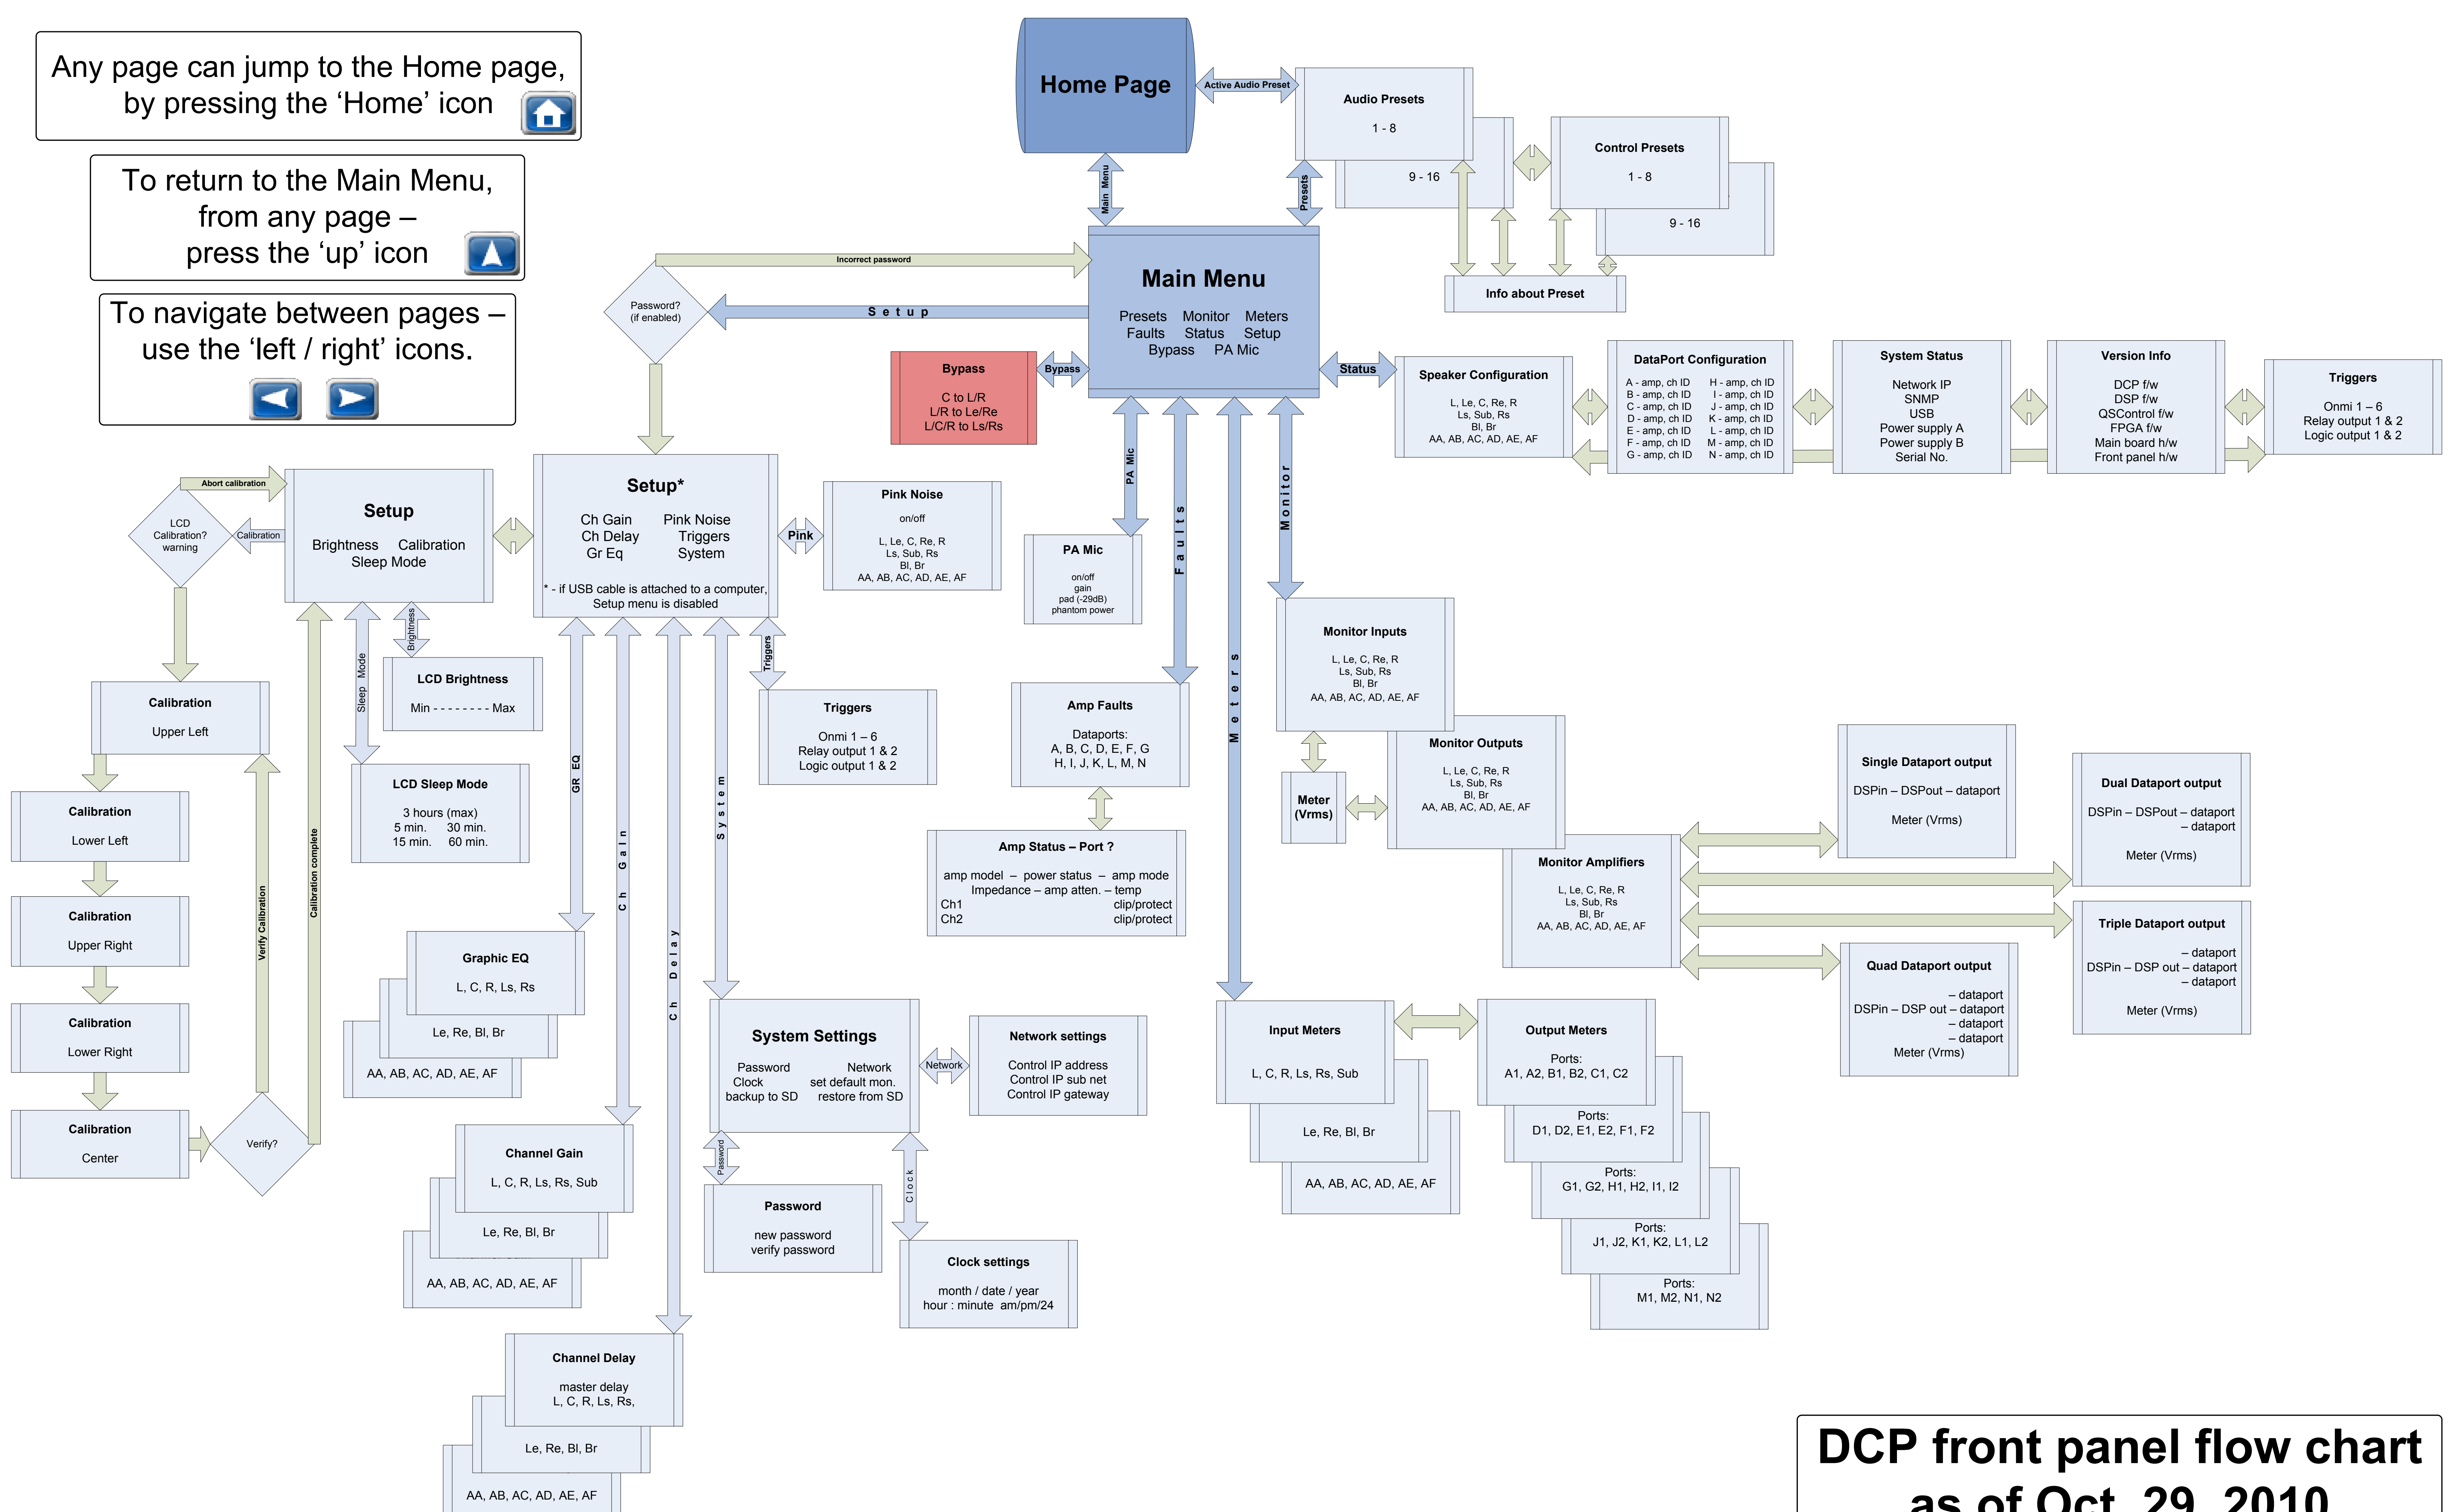

Any page can jump to the Home page, by pressing the 'Home' icon 

To return to the Main Menu, from any page – press the 'up' icon 

To navigate between pages – use the 'left / right' icons.  

DCP front panel flow chart
as of Oct. 29, 2010
 Drawn by: SH