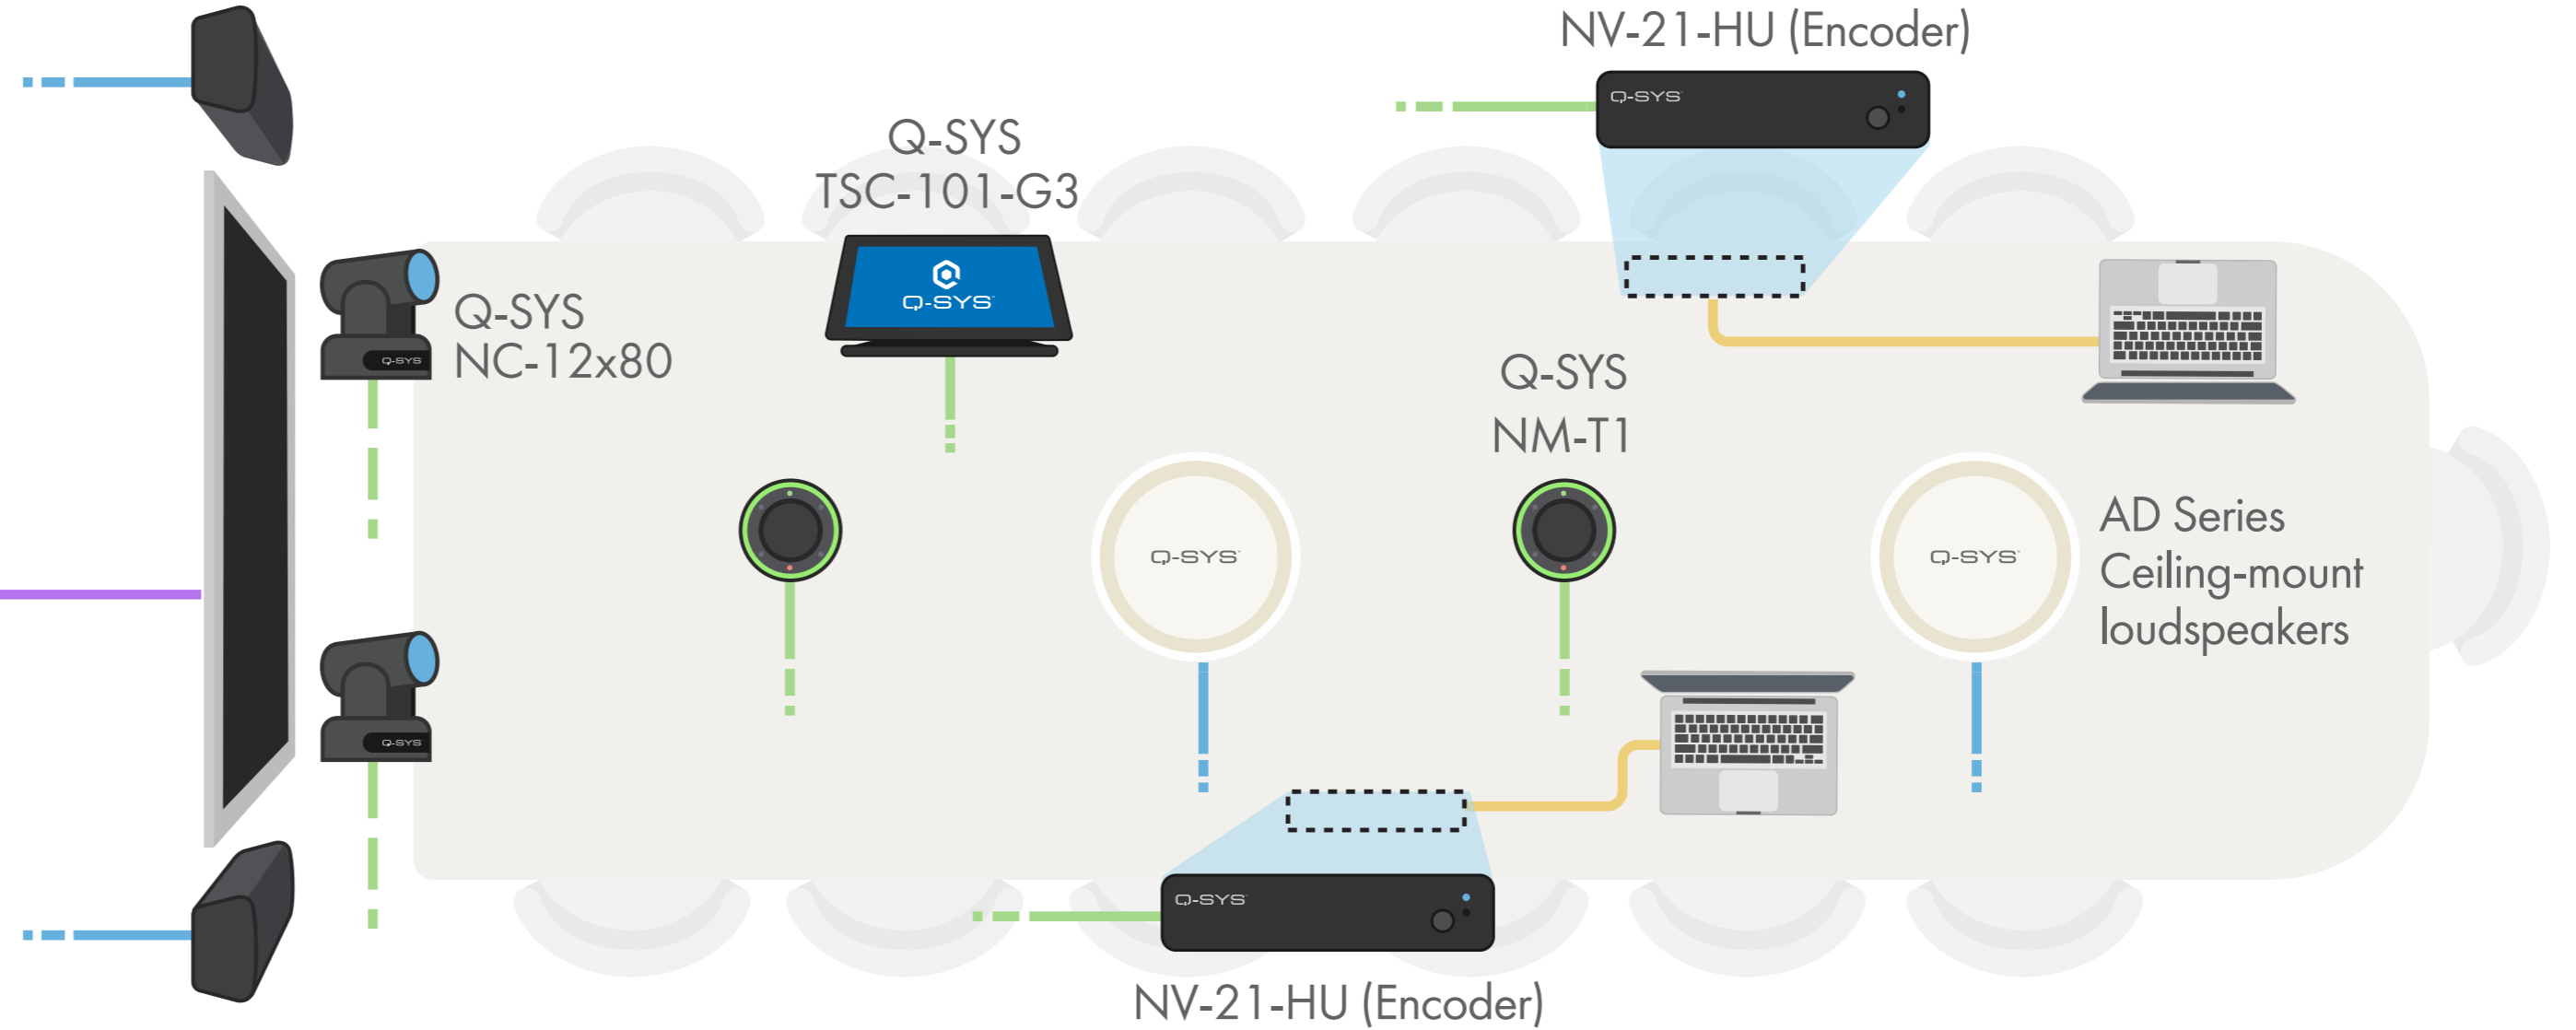

CABLE TYPE

Standard Ethernet

USB

HDMI

Loudspeaker

Credenza

Standard network switch

Q-SYS NV-32-H
(Core Mode with Decoding*)

Installed PC

Wireless presentation receiver

*requires Q-SYS NV-32-H Core Mode Video Streaming feature license