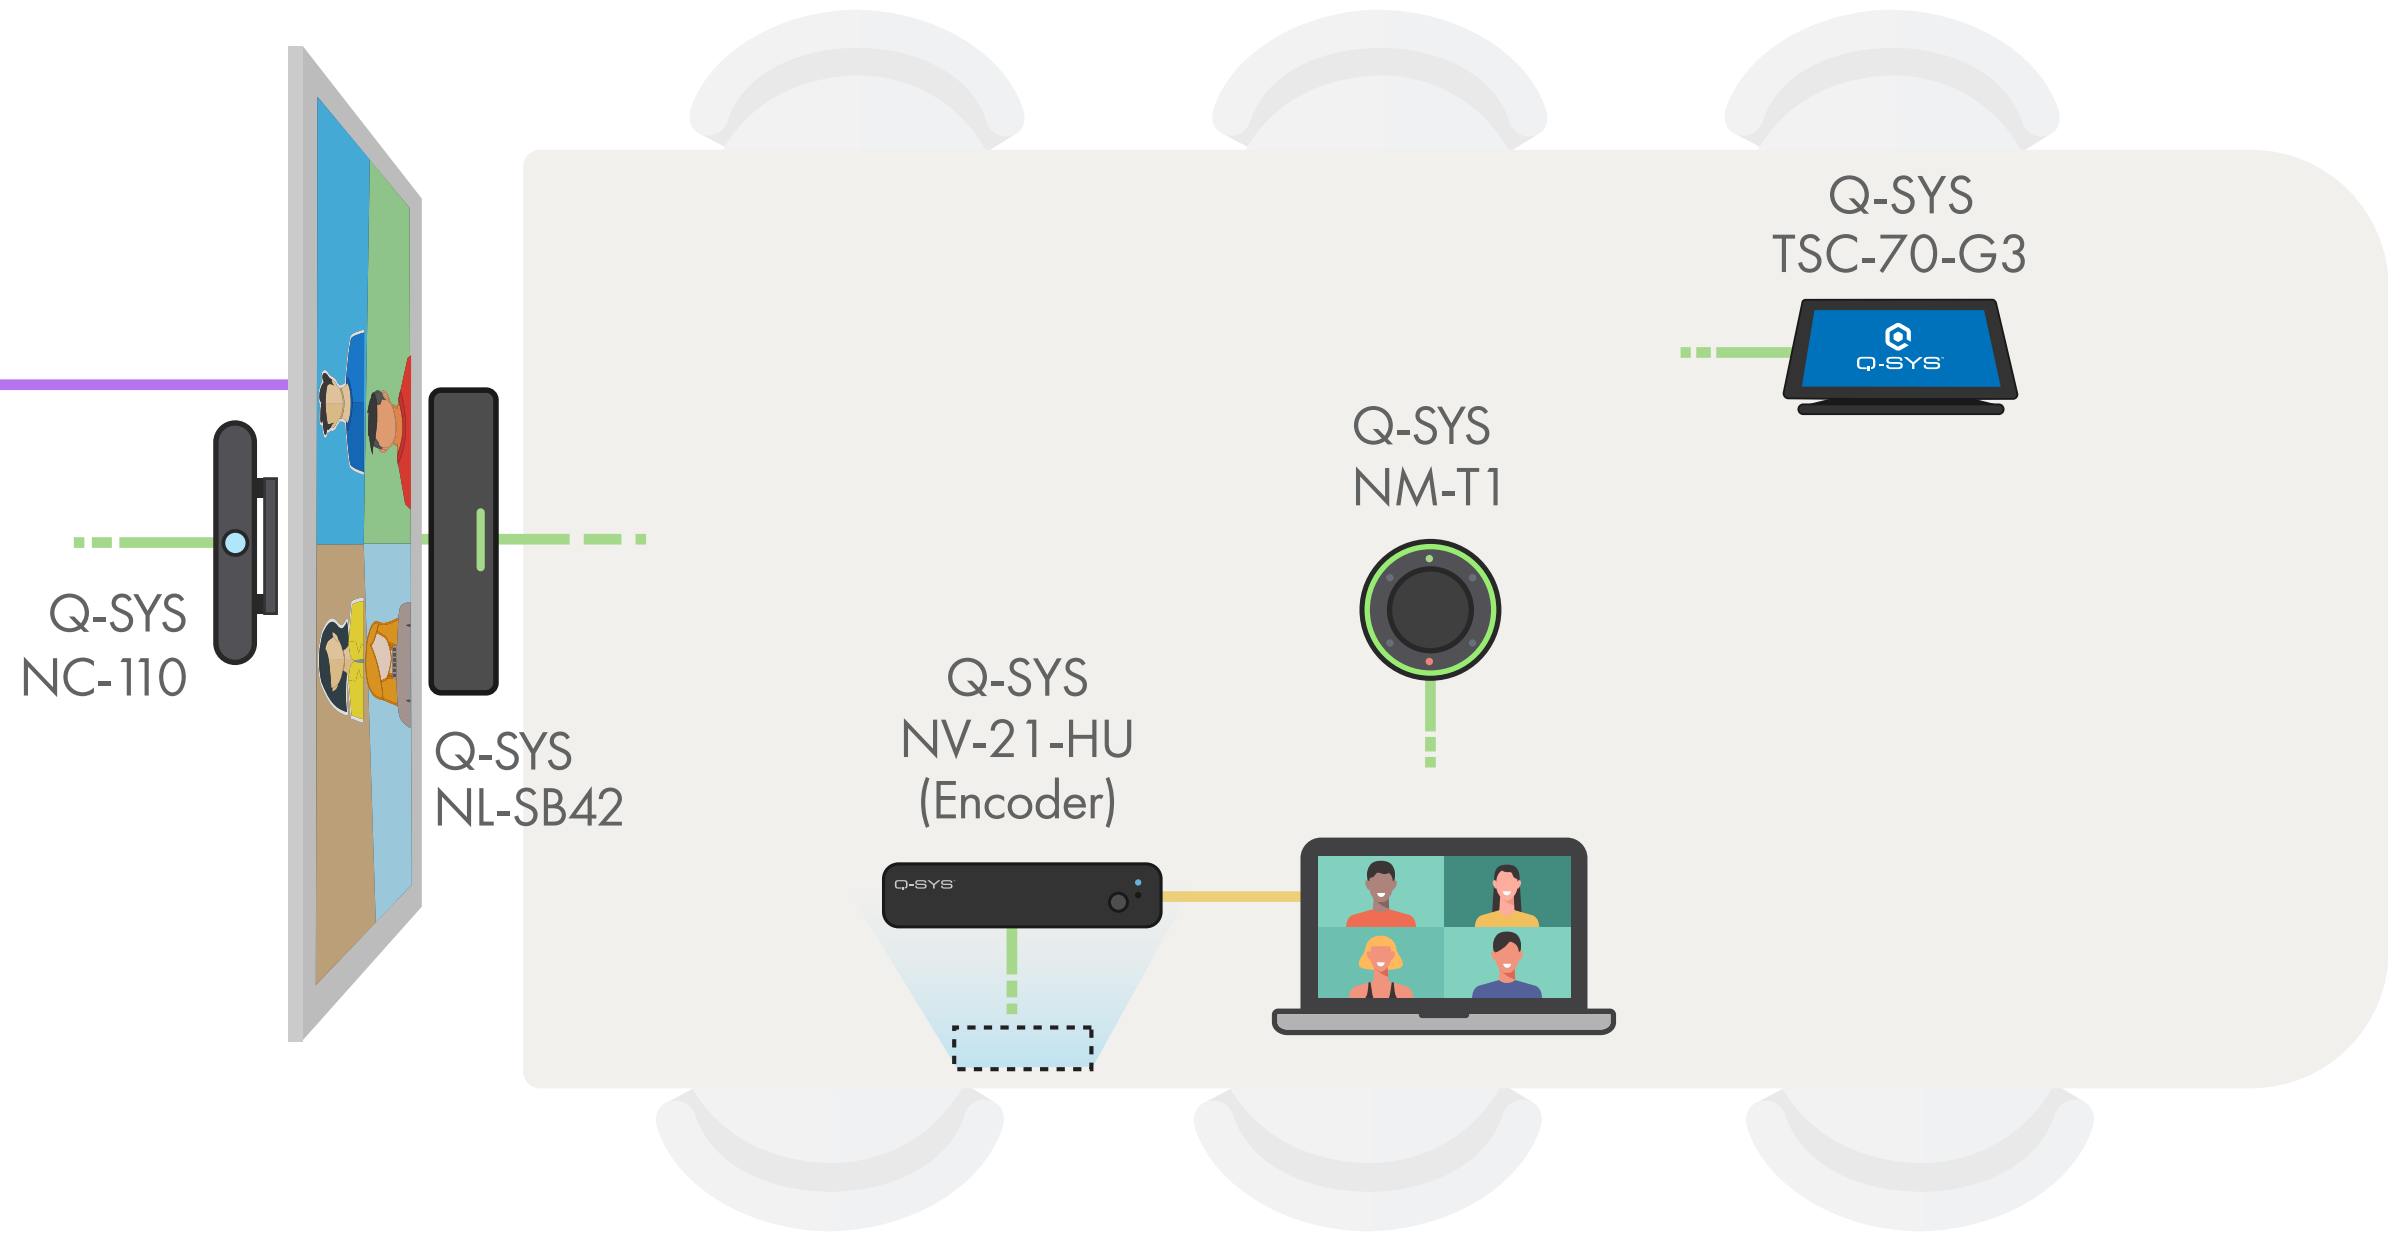

CABLE TYPE

Standard Ethernet

USB

HDMI

Loudspeaker

Credenza

Standard network switch

Q-SYS NV-32-H
(Core Mode with Decoding*)

Installed PC

Wireless presentation receiver

*requires Q-SYS NV-32-H Core Mode Video Streaming feature license